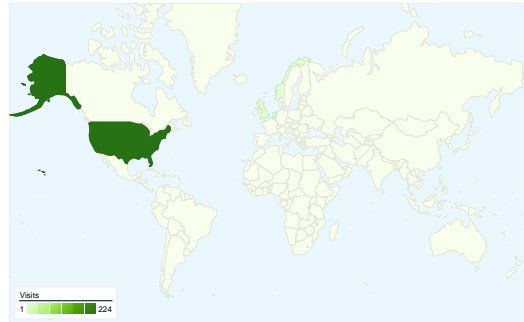

Visitors
183

Map Overlay world

Traffic Sources Overview

- **Referring Sites**
97.00 (39.75%)
- **Search Engines**
77.00 (31.56%)
- **Direct Traffic**
70.00 (28.69%)

Content Overview

Pages	Pageviews	% Pageviews
/	93	15.90%
/photo-archive/pictures-	54	9.23%
/13th-annual-boonville-beer-	54	9.23%
/photo-archive/pictures-	48	8.21%
/photo-archive/pictures-2009	36	6.15%

183 people visited this site

244 Visits

183 Absolute Unique Visitors

585 Pageviews

2.40 Average Pageviews

00:01:44 Time on Site

53.28% Bounce Rate

66.80% New Visits

All traffic sources sent a total of 244 visits

-  **28.69%** Direct Traffic
-  **39.75%** Referring Sites
-  **31.56%** Search Engines

- **Referring Sites**
97.00 (39.75%)
- **Search Engines**
77.00 (31.56%)
- **Direct Traffic**
70.00 (28.69%)

244 visits came from 9 countries/territories

Site Usage

Country/Territory	Visits	Pages/Visit	Avg. Time on Site	% New Visits	Bounce Rate
United States	224	2.44	00:01:47	65.62%	50.45%
Belgium	8	1.00	00:00:00	100.00%	100.00%
Netherlands	5	4.60	00:04:49	20.00%	40.00%
United Kingdom	2	1.00	00:00:00	100.00%	100.00%
Norway	1	1.00	00:00:00	100.00%	100.00%
Serbia	1	1.00	00:00:00	100.00%	100.00%
Germany	1	1.00	00:00:00	100.00%	100.00%
Canada	1	1.00	00:00:00	100.00%	100.00%
Poland	1	1.00	00:00:00	100.00%	100.00%