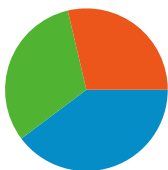

Traffic Sources Overview

- **Referring Sites**
  97.00 (39.75%)
- **Search Engines**
  77.00 (31.56%)
- **Direct Traffic**
  70.00 (28.69%)

Content Overview

Pages	Pageviews	% Pageviews
/	93	15.90%
/photo-archive/pictures-	54	9.23%
/13th-annual-boonville-beer-	54	9.23%
/photo-archive/pictures-	48	8.21%
/photo-archive/pictures-2009	36	6.15%