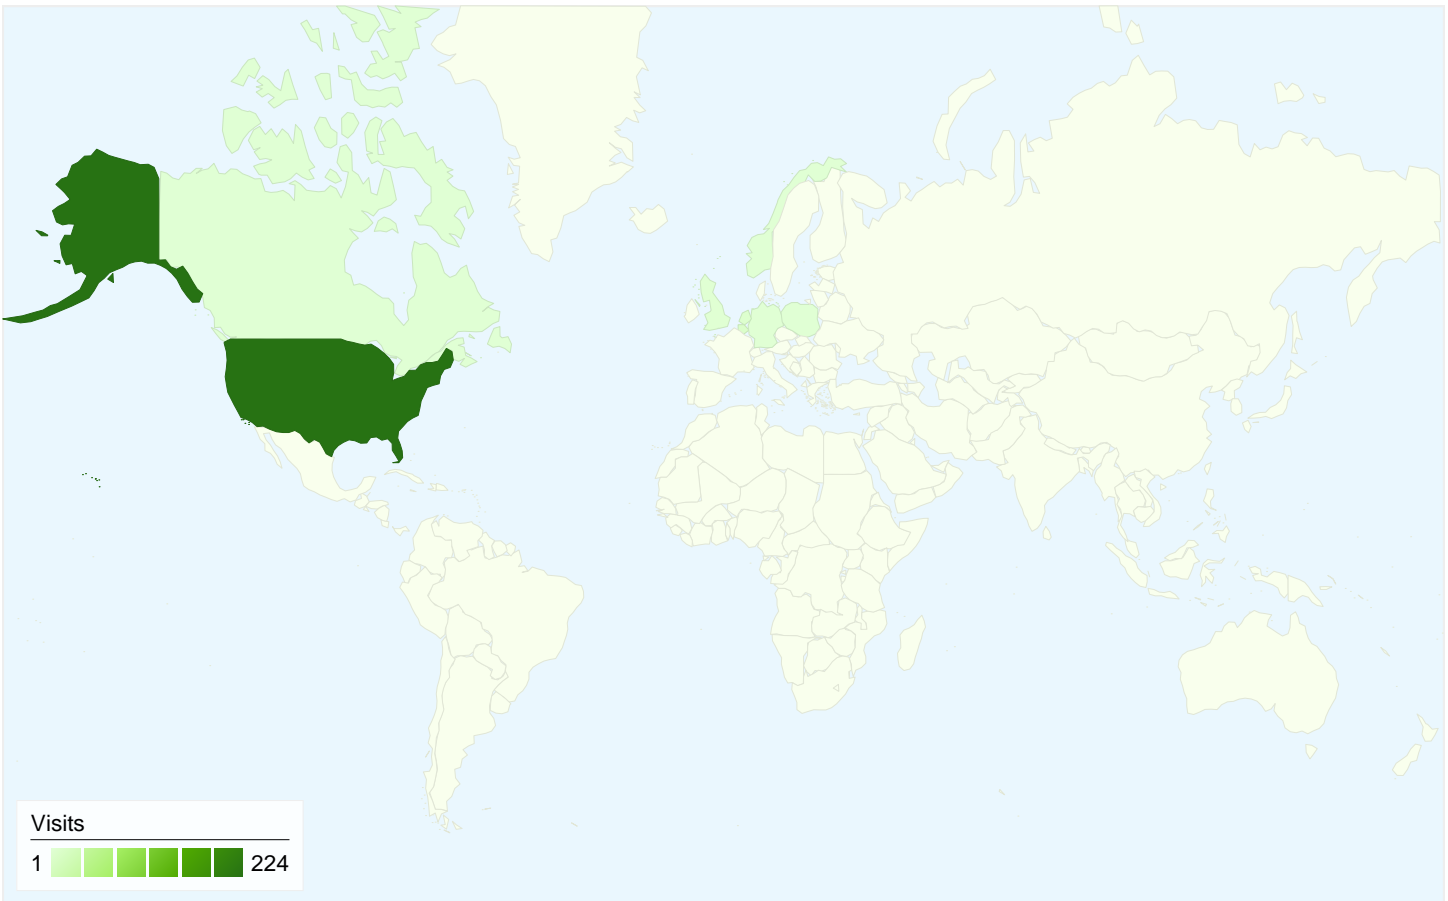

All traffic sources sent a total of 244 visits

-  **28.69%** Direct Traffic
-  **39.75%** Referring Sites
-  **31.56%** Search Engines

- **Referring Sites**
97.00 (39.75%)
- **Search Engines**
77.00 (31.56%)
- **Direct Traffic**
70.00 (28.69%)

Top Traffic Sources

Sources	Visits	% visits
google (organic)	73	29.92%
(direct) ((none))	70	28.69%
facebook.com (referral)	41	16.80%
bl138w.blu138.mail.live.com	11	4.51%
twitter.com (referral)	9	3.69%

Keywords	Visits	% visits
boonville beer festival 2009	3	3.90%
peter lotterhos	3	3.90%
"peter lotterhos"	2	2.60%
boonville beer fest pics	2	2.60%
boonville beer festival 2009	2	2.60%

244 visits came from 9 countries/territories

Site Usage

Country/Territory	Visits	Pages/Visit	Avg. Time on Site	% New Visits	Bounce Rate
United States	224	2.44	00:01:47	65.62%	50.45%
Belgium	8	1.00	00:00:00	100.00%	100.00%
Netherlands	5	4.60	00:04:49	20.00%	40.00%
United Kingdom	2	1.00	00:00:00	100.00%	100.00%
Norway	1	1.00	00:00:00	100.00%	100.00%
Serbia	1	1.00	00:00:00	100.00%	100.00%
Germany	1	1.00	00:00:00	100.00%	100.00%
Canada	1	1.00	00:00:00	100.00%	100.00%
Poland	1	1.00	00:00:00	100.00%	100.00%