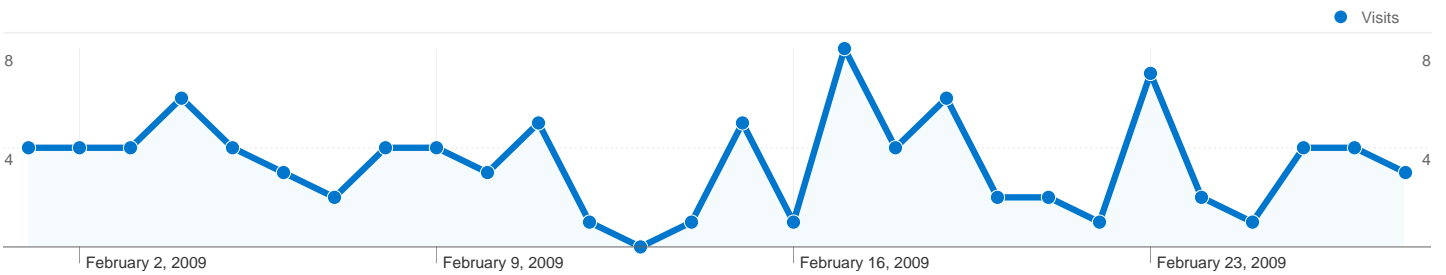

All traffic sources sent a total of 95 visits

51.58% Direct Traffic

24.21% Referring Sites

24.21% Search Engines

- Direct Traffic
  49.00 (51.58%)
- Referring Sites
  23.00 (24.21%)
- Search Engines
  23.00 (24.21%)

Top Traffic Sources

Sources	Visits	% visits
(direct) ((none))	49	51.58%
google (organic)	19	20.00%
by115w.bay115.mail.live.com	5	5.26%
by143w.bay143.mail.live.com	5	5.26%
images.google.com (referral)	4	4.21%

Keywords	Visits	% visits
matt brys	2	8.70%
"powered by grestul"	1	4.35%
"powered by: grestul, copyright"	1	4.35%
-from:cruiseplan	1	4.35%
12th annual boonville beerfest	1	4.35%