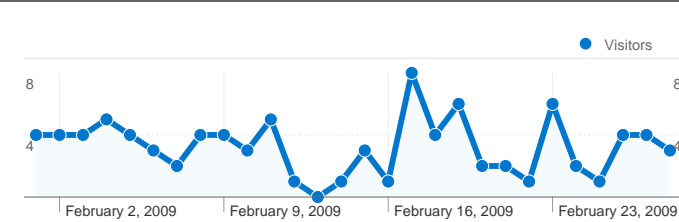

Site Usage

95 Visits

33.68% Bounce Rate

366 Pageviews

00:03:36 Avg. Time on Site

3.85 Pages/Visit

57.89% % New Visits

Visitors Overview

68 people visited this site

95 Visits

68 Absolute Unique Visitors

366 Pageviews

3.85 Average Pageviews

00:03:36 Time on Site

33.68% Bounce Rate

57.89% New Visits

Site Usage

Visits 95 % of Site Total: 100.00%	Pages/Visit 3.85 Site Avg: 3.85 (0.00%)	Avg. Time on Site 00:03:36 Site Avg: 00:03:36 (0.00%)	% New Visits 57.89% Site Avg: 57.89% (0.00%)	Bounce Rate 33.68% Site Avg: 33.68% (0.00%)	
Country/Territory	Visits	Pages/Visit	Avg. Time on Site	% New Visits	Bounce Rate
United States	89	3.93	00:03:48	55.06%	33.71%
France	2	1.50	00:00:26	100.00%	50.00%
Mexico	1	1.00	00:00:00	100.00%	100.00%
Spain	1	2.00	00:00:04	100.00%	0.00%
United Kingdom	1	7.00	00:00:31	100.00%	0.00%
Netherlands	1	3.00	00:02:08	100.00%	0.00%

1 - 6 of 6

Pages on this site were viewed a total of 366 times

 **366** Pageviews

 **317** Unique Views

 **33.68%** Bounce Rate

Top Content

Pages	Pageviews	% Pageviews
/	84	22.95%
/pictures2009.php	25	6.83%
/bridalParty.php	24	6.56%
/wedding.php	18	4.92%
/guestbook.php	17	4.64%