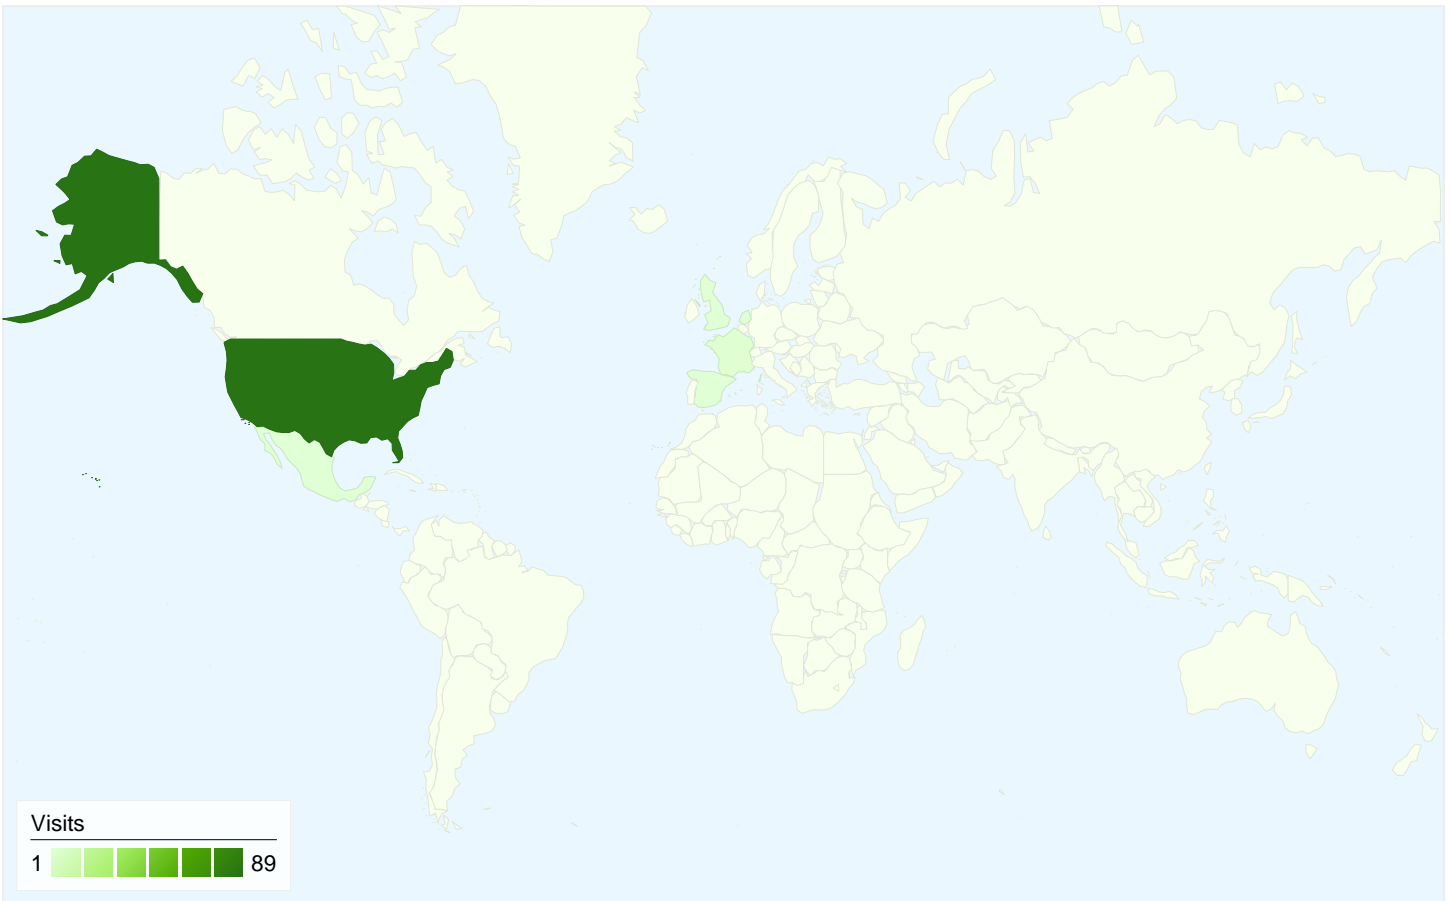

95 visits came from 6 countries/territories

Site Usage

Visits 95 % of Site Total: 100.00%	Pages/Visit 3.85 Site Avg: 3.85 (0.00%)	Avg. Time on Site 00:03:36 Site Avg: 00:03:36 (0.00%)	% New Visits 57.89% Site Avg: 57.89% (0.00%)	Bounce Rate 33.68% Site Avg: 33.68% (0.00%)	
Country/Territory	Visits	Pages/Visit	Avg. Time on Site	% New Visits	Bounce Rate
United States	89	3.93	00:03:48	55.06%	33.71%
France	2	1.50	00:00:26	100.00%	50.00%
Mexico	1	1.00	00:00:00	100.00%	100.00%
Spain	1	2.00	00:00:04	100.00%	0.00%
United Kingdom	1	7.00	00:00:31	100.00%	0.00%
Netherlands	1	3.00	00:02:08	100.00%	0.00%

1 - 6 of 6