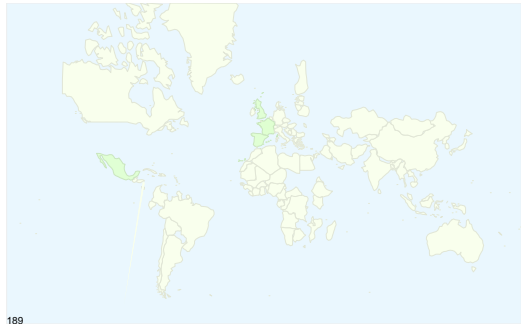

Visitors
68

Map Overlay world

Traffic Sources Overview

- Direct Traffic**
49.00 (51.58%)
- Referring Sites**
23.00 (24.21%)
- Search Engines**
23.00 (24.21%)

Content Overview

Pages	Pageviews	% Pageviews
/	84	22.95%
/pictures2009.php	25	6.83%
/bridalParty.php	24	6.56%
/wedding.php	18	4.92%
/guestbook.php	17	4.64%

All traffic sources sent a total of 95 visits

51.58% Direct Traffic

24.21% Referring Sites

24.21% Search Engines

- Direct Traffic
49.00 (51.58%)
- Referring Sites
23.00 (24.21%)
- Search Engines
23.00 (24.21%)

Top Traffic Sources

Sources	Visits	% visits
(direct) ((none))	49	51.58%
google (organic)	19	20.00%
by115w.bay115.mail.live.com	5	5.26%
by143w.bay143.mail.live.com	5	5.26%
images.google.com (referral)	4	4.21%

Site Usage

Visits 95 % of Site Total: 100.00%	Pages/Visit 3.85 Site Avg: 3.85 (0.00%)	Avg. Time on Site 00:03:36 Site Avg: 00:03:36 (0.00%)	% New Visits 57.89% Site Avg: 57.89% (0.00%)	Bounce Rate 33.68% Site Avg: 33.68% (0.00%)	
Country/Territory	Visits	Pages/Visit	Avg. Time on Site	% New Visits	Bounce Rate
United States	89	3.93	00:03:48	55.06%	33.71%
France	2	1.50	00:00:26	100.00%	50.00%
Mexico	1	1.00	00:00:00	100.00%	100.00%
Spain	1	2.00	00:00:04	100.00%	0.00%
United Kingdom	1	7.00	00:00:31	100.00%	0.00%
Netherlands	1	3.00	00:02:08	100.00%	0.00%