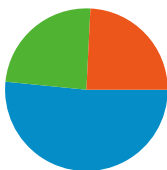

Traffic Sources Overview

- **Direct Traffic**
  49.00 (51.58%)
- **Referring Sites**
  23.00 (24.21%)
- **Search Engines**
  23.00 (24.21%)

Content Overview

Pages	Pageviews	% Pageviews
/	84	22.95%
/pictures2009.php	25	6.83%
/bridalParty.php	24	6.56%
/wedding.php	18	4.92%
/guestbook.php	17	4.64%