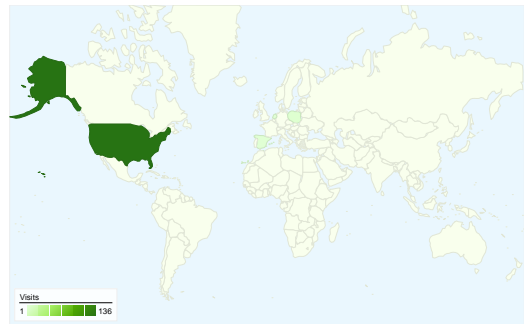

Map Overlay world

Traffic Sources Overview

- **Direct Traffic**
  84.00 (59.57%)
- **Search Engines**
  33.00 (23.40%)
- **Referring Sites**
  24.00 (17.02%)

Content Overview

Pages	Pageviews	% Pageviews
/	116	18.04%
/test.php	80	12.44%
/pictures2009.php	41	6.38%
/bridalParty.php	33	5.13%
/index.php	32	4.98%