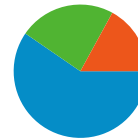

## Content Overview

Pages	Pageviews	% Pageviews
/	116	18.04%
/test.php	80	12.44%
/pictures2009.php	41	6.38%
/bridalParty.php	33	5.13%
/index.php	32	4.98%

**69 people visited this site**

**141** Visits

**69** Absolute Unique Visitors

**643** Pageviews

**4.56** Average Pageviews

**00:05:49** Time on Site

**27.66%** Bounce Rate

**48.94%** New Visits

**Technical Profile**

Browser	Visits	% visits
Firefox	65	46.10%
Internet Explorer	59	41.84%
Safari	15	10.64%
Chrome	2	1.42%

Connection Speed	Visits	% visits
Cable	41	29.08%
DSL	39	27.66%
OC3	28	19.86%
Unknown	25	17.73%
Dialup	5	3.55%

**All traffic sources sent a total of 141 visits**

-  **59.57% Direct Traffic**
-  **17.02% Referring Sites**
-  **23.40% Search Engines**