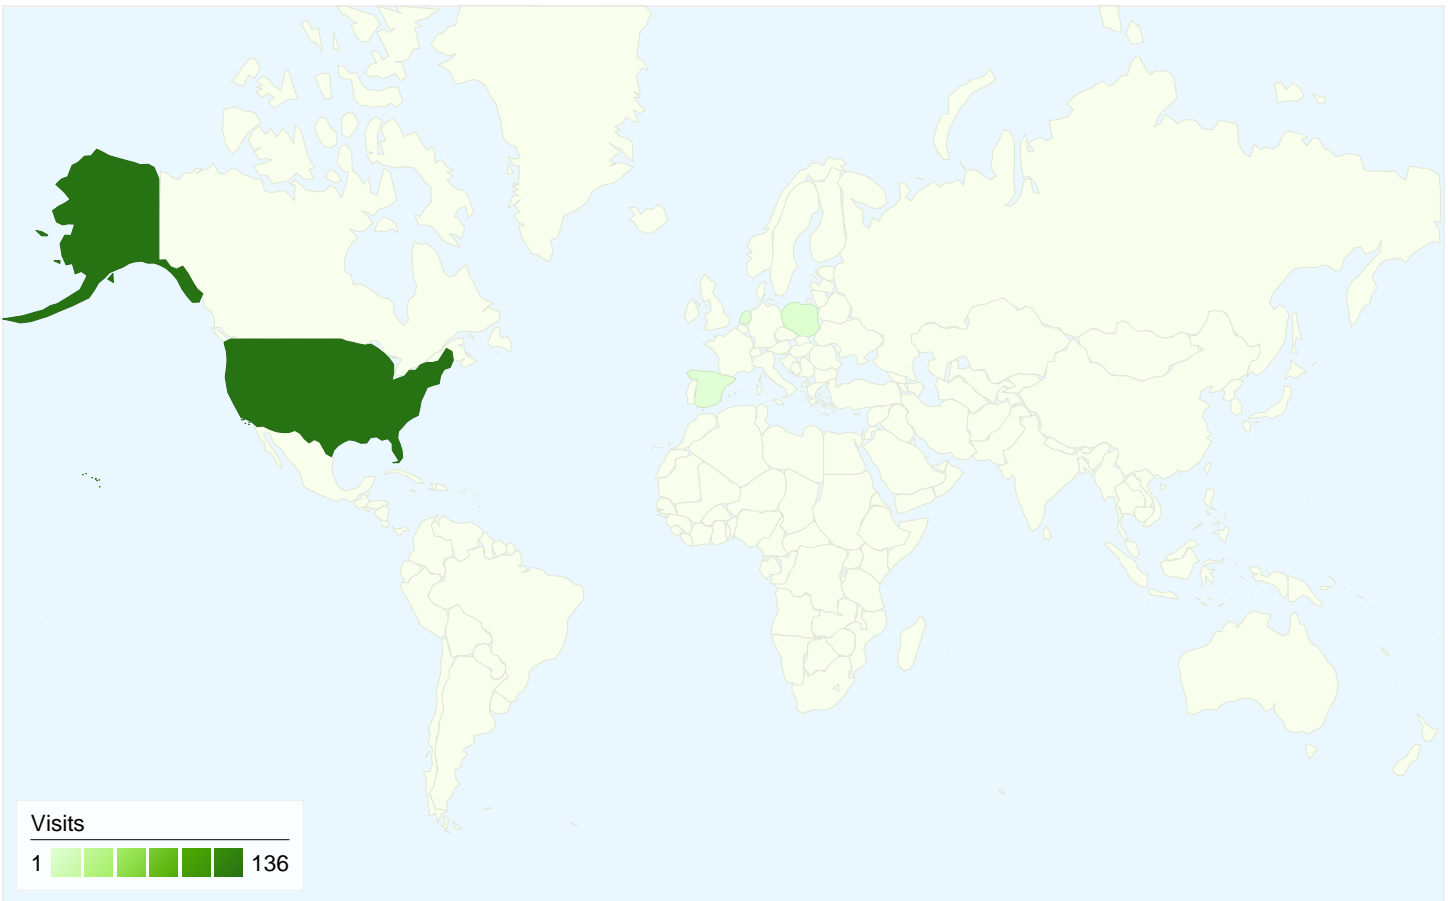

- **Direct Traffic**  
84.00 (59.57%)
- **Search Engines**  
33.00 (23.40%)
- **Referring Sites**  
24.00 (17.02%)

## 141 visits came from 4 countries/territories